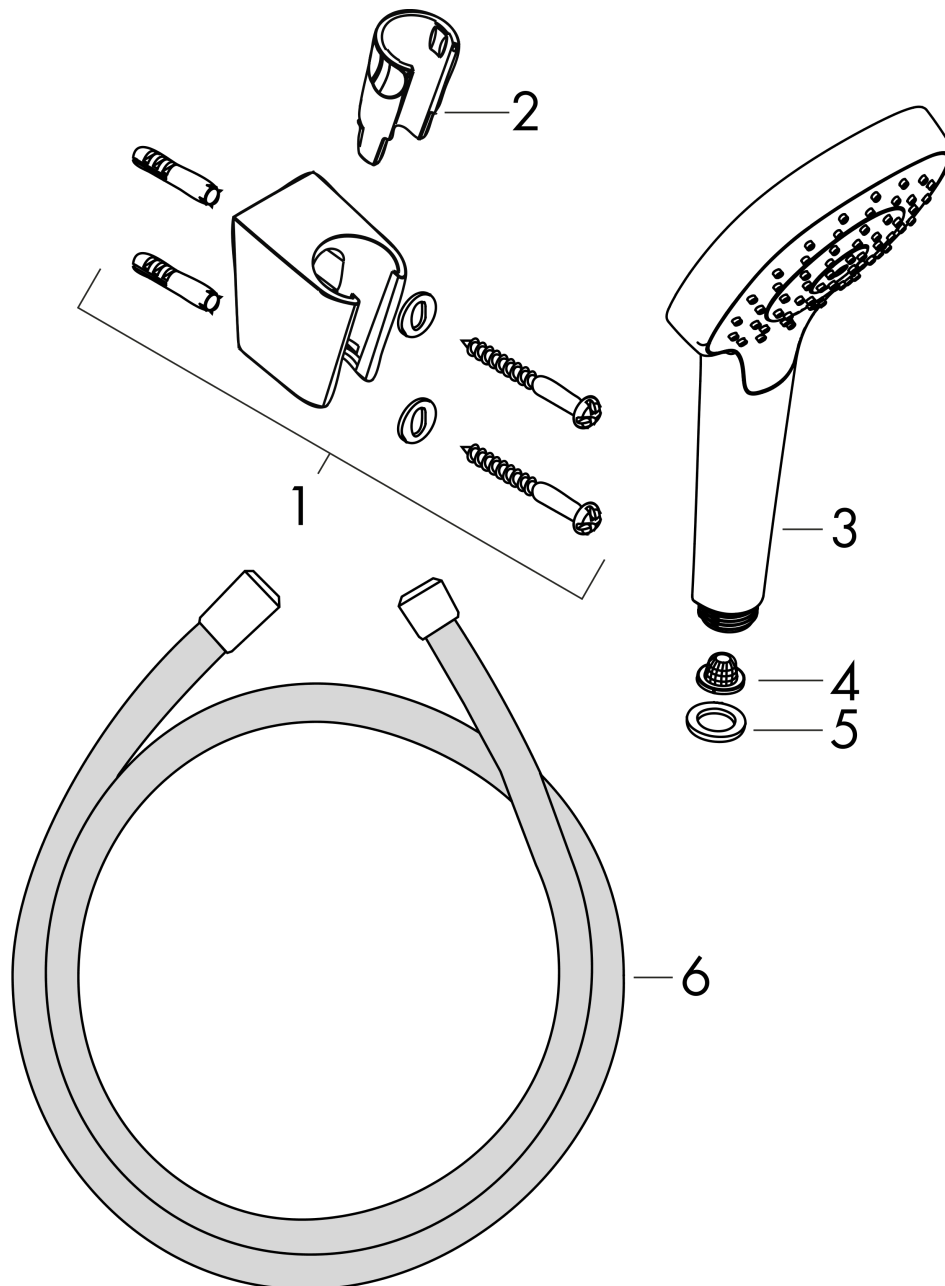

#### product features

- consists of: shower hose, hand shower, shower holder
- shower head size: 110 mm
- integrated support function
- spray type: Rain, IntenseRain, TurboRain
- convenient spray selection via Select button
- maximum flow rate at 3 bar: 14,7 l/min
- minimum flow pressure: 1 bar
- pivot connector prevents hose from tangling
- shower hose with conical nut on both ends
- shower holder made of plastic
- wall mounting: screw fastening
- rinseable screen seal

### Scale drawing

### Flowchart

The consumption was measured in combination with the appropriate fittings (thermostat/mixer/ in-wall valve) to reflect actual application in practice.

**Croma Select E**  
**Shower holder set 110 Vario with shower hose 160 cm**  
 Surface: **White/Chrome** Article Number: **26413400**

Exploded Drawing

Year of production: >12/14

**Croma Select E**  
**Shower holder set 110 Vario with shower hose 160 cm**  
 Surface: **White/Chrome**    Article Number: **26413400**

**Spare part list**

Year of production: >12/14