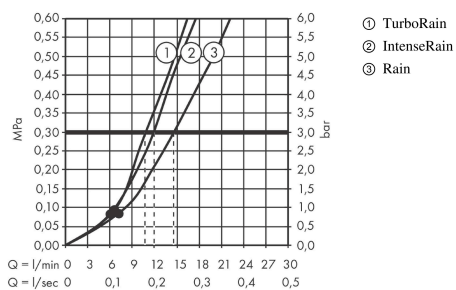

Flowchart

The consumption was measured in combination with the appropriate fittings (thermostat/mixer/ in-wall valve) to reflect actual application in practice.