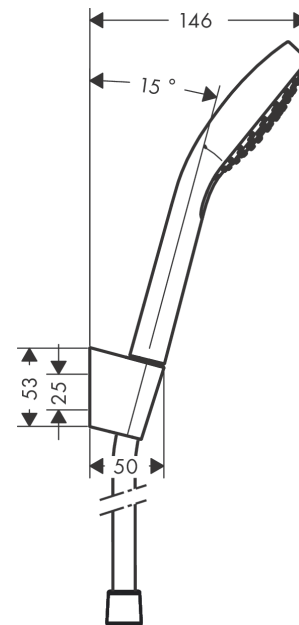

## Croma Select E

Shower holder set 110 Vario with shower hose 160 cm

Surface: **White/Chrome** Article Number: **26413400**

#### product features

- consists of: shower hose, hand shower, shower holder
- shower head size: 110 mm
- integrated support function
- spray type: Rain, IntenseRain, TurboRain
- convenient spray selection via Select button
- maximum flow rate at 3 bar: 14,7 l/min
- minimum flow pressure: 1 bar
- pivot connector prevents hose from tangling
- shower hose with conical nut on both ends
- shower holder made of plastic
- wall mounting: screw fastening
- rinseable screen seal

### Scale drawing

Exploded Drawing

Year of production: >12/14

**Croma Select E**  
**Shower holder set 110 Vario with shower hose 160 cm**  
 Surface: **White/Chrome**    Article Number: **26413400**

**Spare part list**

Year of production: >12/14